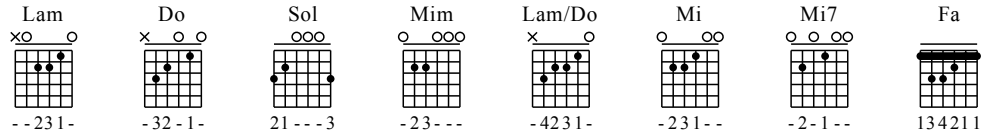

Greensleeves

www.ritaclara.com

Tab. Jesús Rodríguez

Anónimo

www.ritaclara.com

Lam Do Sol Mim Lam Lam/Do

Musical notation for measures 1-7. Includes treble clef, 3/4 time signature, and guitar tablature. Fingerings are indicated by numbers 1-4. Circled numbers 3 and 4 are placed below the tablature lines.

www.ritaclara.com

Mi Mi7 Lam Do Sol Mim Fa Mi7

Musical notation for measures 8-15. Includes guitar tablature and fingerings. Circled numbers 3 and 4 are placed below the tablature lines.

1. 2.

www.ritaclara.com

Lam Lam/Do Lam/Do Sol Mim Lam

Musical notation for measures 16-23. Includes first and second endings, guitar tablature, and fingerings. Circled numbers 2, 3, and 4 are placed below the tablature lines.