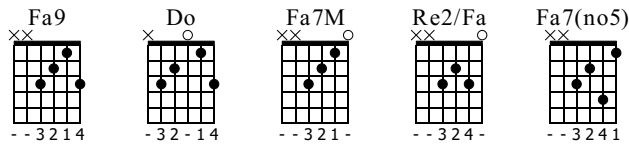

Soleá

Falseta con pulgar e índice, rasgueos y llamada

www.ritaclar.com

Flamenco pasito a paso

Arr. Jesús Rodríguez

Musical notation for measures 1-9. Includes treble clef, 3/4 time signature, and dynamic markings (*f*). The TAB part shows fingerings for the guitar.

Musical notation for measures 10-7. Includes treble clef, 3/4 time signature, and dynamic markings (*p*, *f*). The TAB part shows fingerings for the guitar.

Musical notation for measures 8-5. Includes treble clef, 3/4 time signature, and dynamic markings (*p*, *f*). The TAB part shows fingerings for the guitar.

Musical notation for measures 6-2. Includes treble clef, 3/4 time signature, and dynamic markings (*p*, *f*). The TAB part shows fingerings for the guitar.

3 4 5 6 7 8 9

TAB

10 (1) (2)

TAB